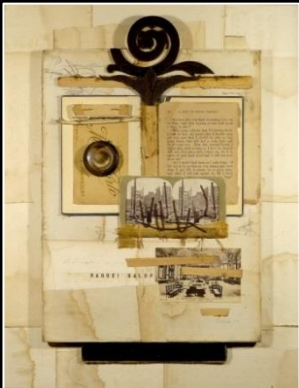

Awards Presentation

**January 31, 2019 • 6:30 – 8:00 p.m.**

**Images (clockwise from top left):** Chris Baumgartner *Mandala 2* • Nancy Meldahl *Imagine Great Things* • Kathryn Kim *Ode to Beth* • Leslee Currie *Landscape in Black and White* • Wendy James *Flowers of Sulphur* • Donna Jean Perry *New Buds*